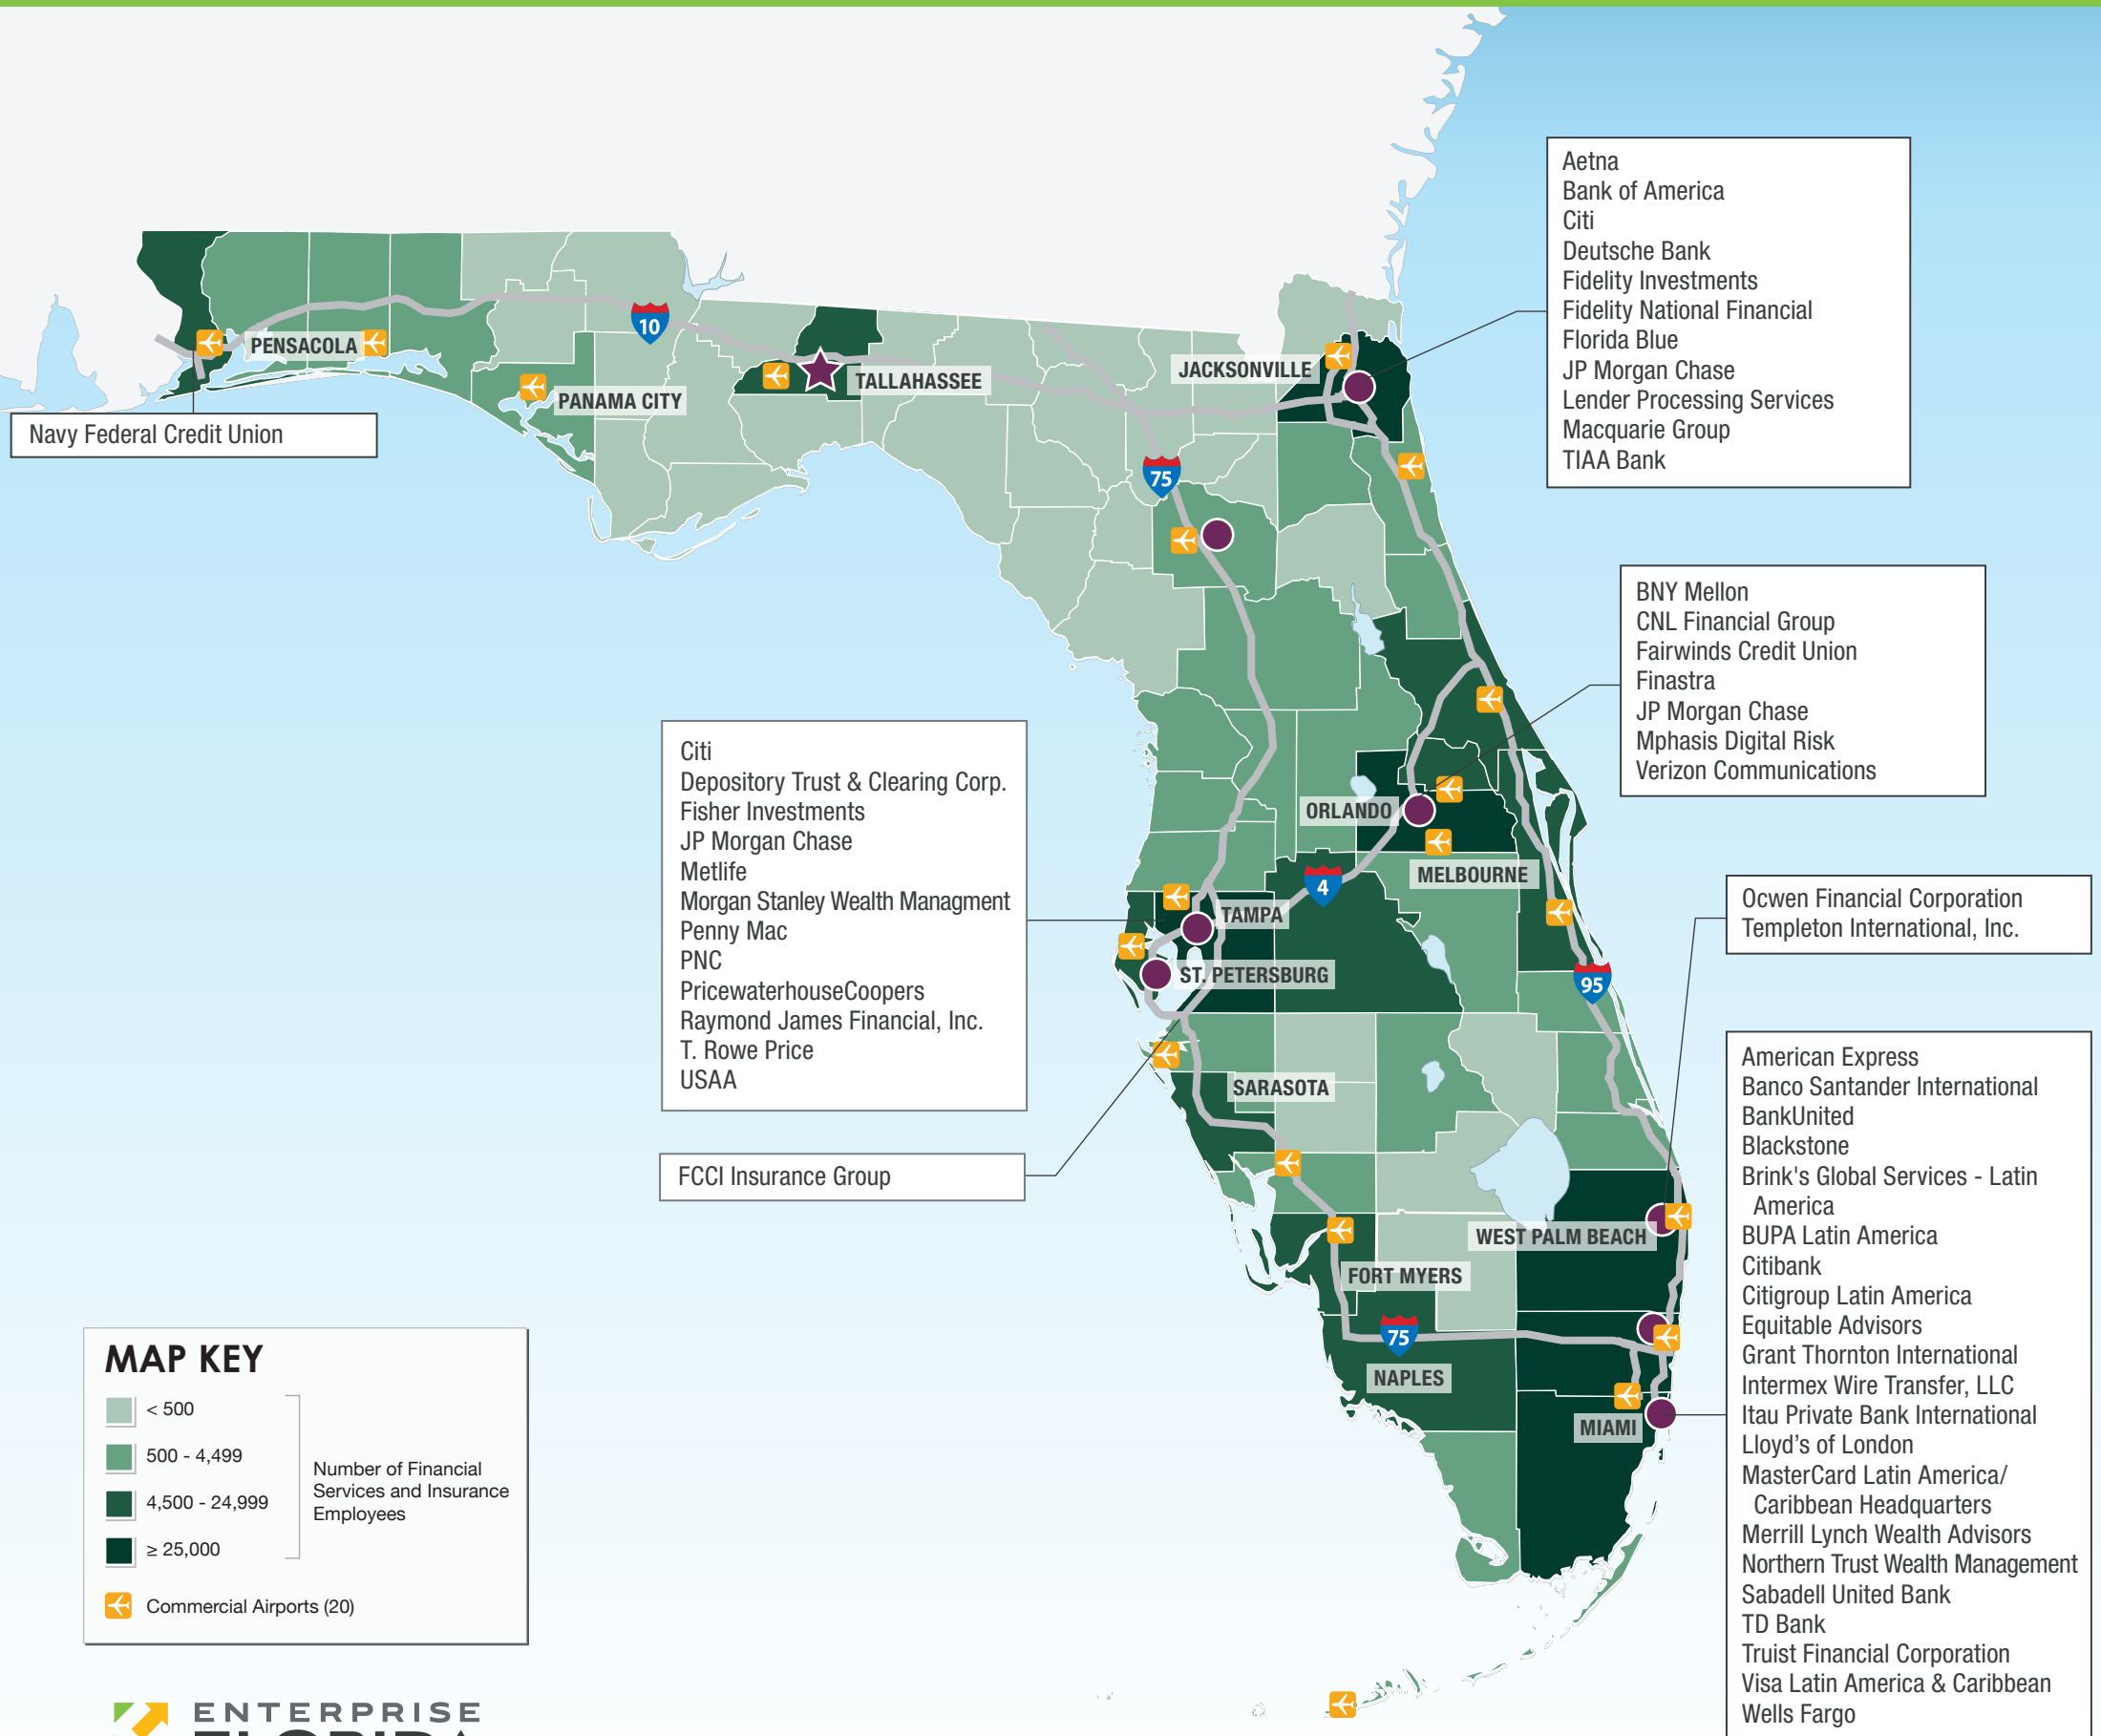

# FLORIDA'S FINANCIAL SERVICES CLUSTER

(select companies highlighted)

## MAP KEY

- < 500
  - 500 - 4,499
  - 4,500 - 24,999
  - ≥ 25,000
- } Number of Financial Services and Insurance Employees
- ↔
 Commercial Airports (20)